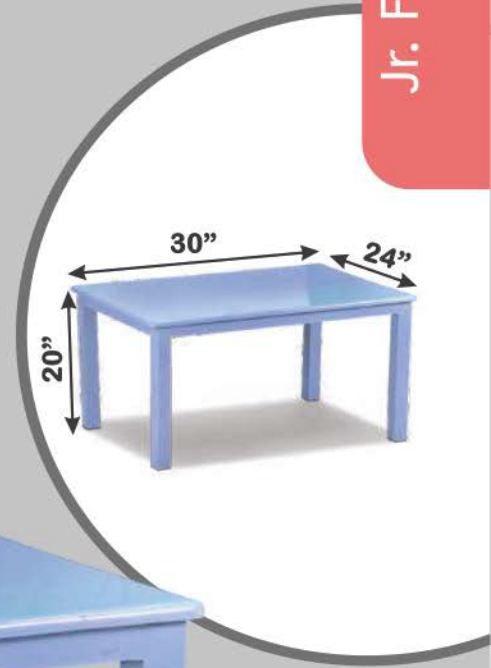

### Product Description

Item No : 775

Material : Rubber Wood

Table Size: L 30 X B 24 X H 20 Inch

Chair Size: L 12 X B 12 X H 20 Inch

Remark :

Jr. Furniture

M