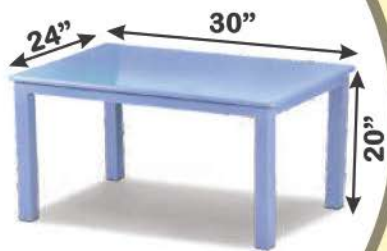

Multi Color Rubber Wood Set

Product Description

Item No	: 780
Material	: Rubber Wood
Table Size	: L 30 X B 24 X H 20 Inch
Chair Size	: L 12 X B 12 X H 20 Inch
Remark	: