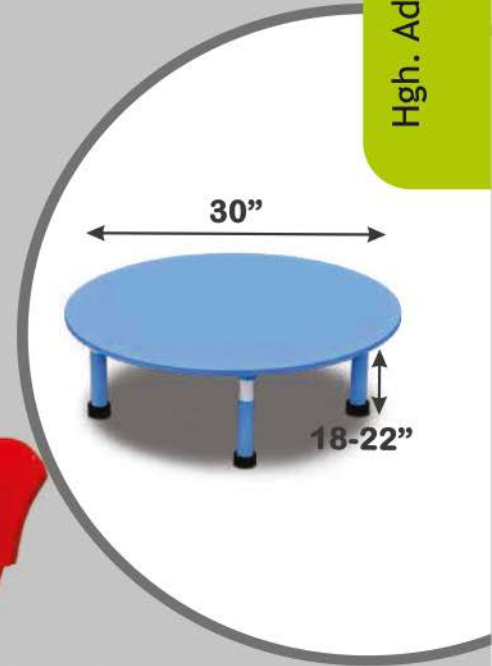

### Product Description

Item No : 781

Material : Wood + Plastic

Item Size : L 30 X B 30 X H 18 - 22 Inch

Remark : Height Adjustable

M

Rate  
8,999/-

Hgh. Adj. Furniture