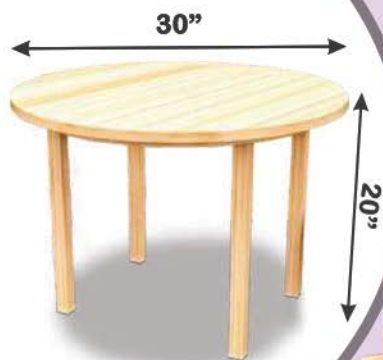

### Product Description

Item No : 778

Material : Rubber Wood

Table Size: Dia 30 H 20 Inch

Chair Size: L 12 X B 12 X H 20 Inch

Remark :

M Rate  
13,999/-