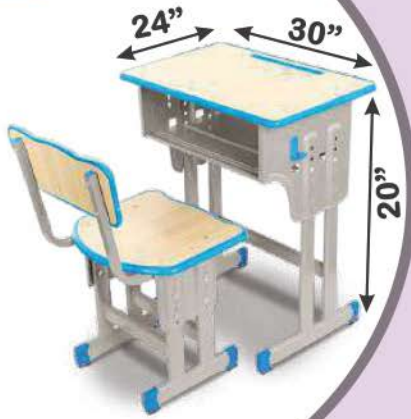

### Product Description

Item No : 759

Material : Laminate Board + Iron

Table Size : L 22 X B 16 X H 24-29 Inch

Chair Size : L 14 X B 14 X H 24-30 Inch

Remark : Injection Moulded Top

M Rate  
6,999/-