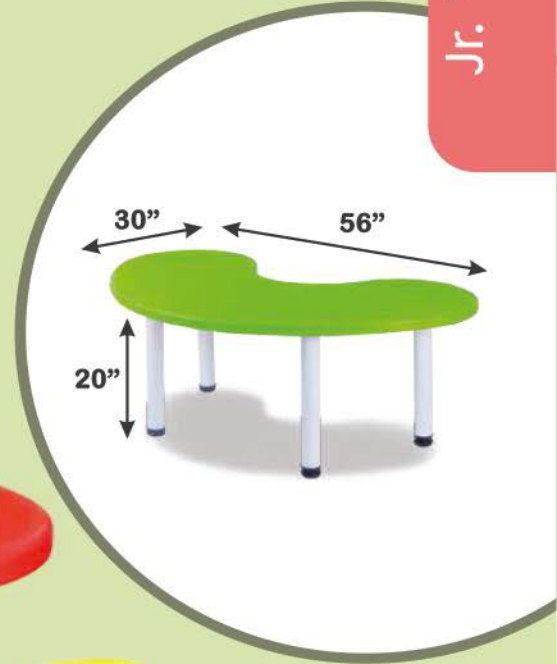

## Moon Table

### Product Description

Item No : 706  
Material : Plastic Top, 16gz Iron  
Item Size : L 56 X B 30 X H 20 Inch  
Remark :

M

Rate  
3,999/-

Chair not  
included

4 color  
Available

## Unbreakable Moon Table

### Product Description

Item No : 702

Material : Plastic Top, 16gz Iron

Item Size : L 56 X B 30 X H 18-24 Inch

Remark : Adjustable Legs

M

Rate  
4,999/-

3 color  
Available