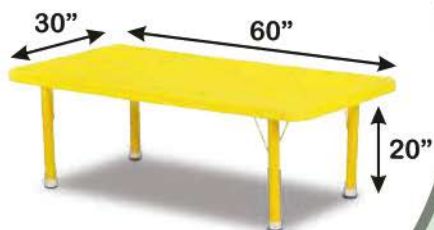

Huge Rectangle Table

Product Description

Item No : 701

Material : Plastic Top, 16gz Iron

Item Size : L 60 X B 30 X H 20 Inch

Remark :