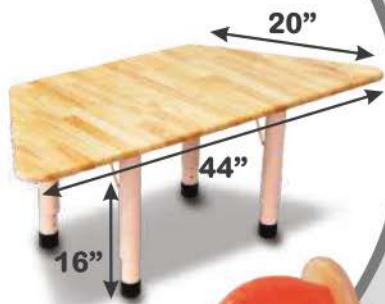

## Big Trapezium Table

### Product Description

Item No : 771

Material : Rubber Wood + Iron

Item Size : L 44 X B 20 X H 16 Inch

Remark : Height Adjustable

M

Rate  
11,999/-

Chair not  
included