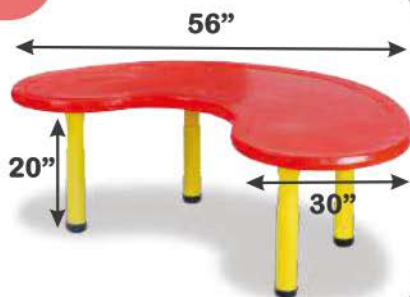

### Product Description

Item No : 706  
Material : Plastic Top, 16gz Iron  
Item Size : L 56 X B 30 X H 20 Inch  
Remark :

M

Rate  
3,999/-

Chair not  
included

4 color  
Available

## Unbreakable Moon Table

### Product Description

Item No : 702

Material : Plastic Top, 16gz Iron

Item Size : L 56 X B 30 X H 18-24 Inch

Remark : Adjustable Legs

M

Rate  
4,999/-

3 color  
Available