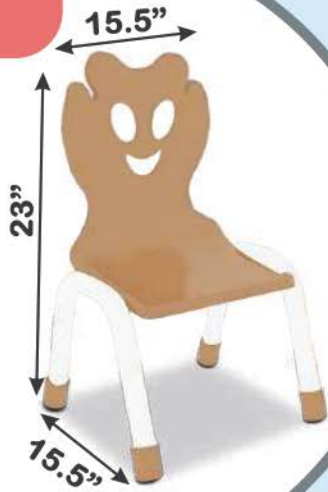

### Product Description

Item No : 742

Material : Plastic, 16gz Iron

Table Size: L 37.5 X B 14 X H 18.5 Inch

Chair Size: L 12 X B 14 X H 21 Inch

Remark : 11 Inch Sitting Height

**M** Rate  
4,799/-

### Product Description

Item No : 761

Material : Rubber Wood

Table Size: L 23 X B 12 X H 18 Inch

Chair Size: L 15.5 X B 15.5 X H 23 Inch

Remark :

M Rate  
6,999/-