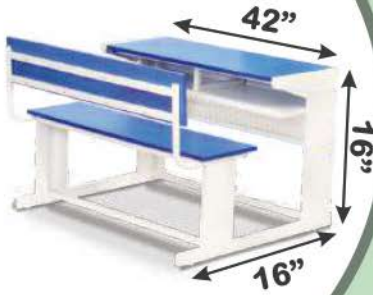

Double Heavy Desk

Product Description

Item No	: 722
Material	: Wood + Iron
Item Size	: L 42 x B 16
Remark	: 17 mm thick

M Rate
8,599/-