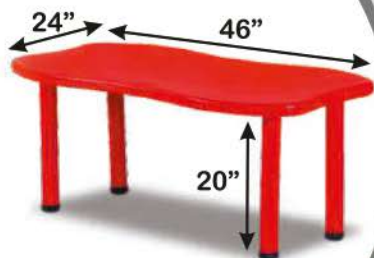

Fancy Rectangle Table

Product Description

Item No : 722
Material : Plastic Top, +Iron Legs
Item Size : L 46 X B 24 X H 20 Inch
Remark :