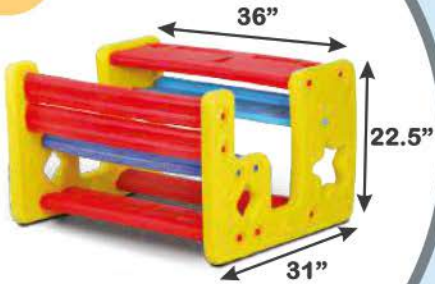

Senior Scholar Desk

Product Description

Item No : 736

Material : Plastic

Item Size : L 35 X B 31.5 X H 22.5 Inch

Remark : U.K.G & 1st